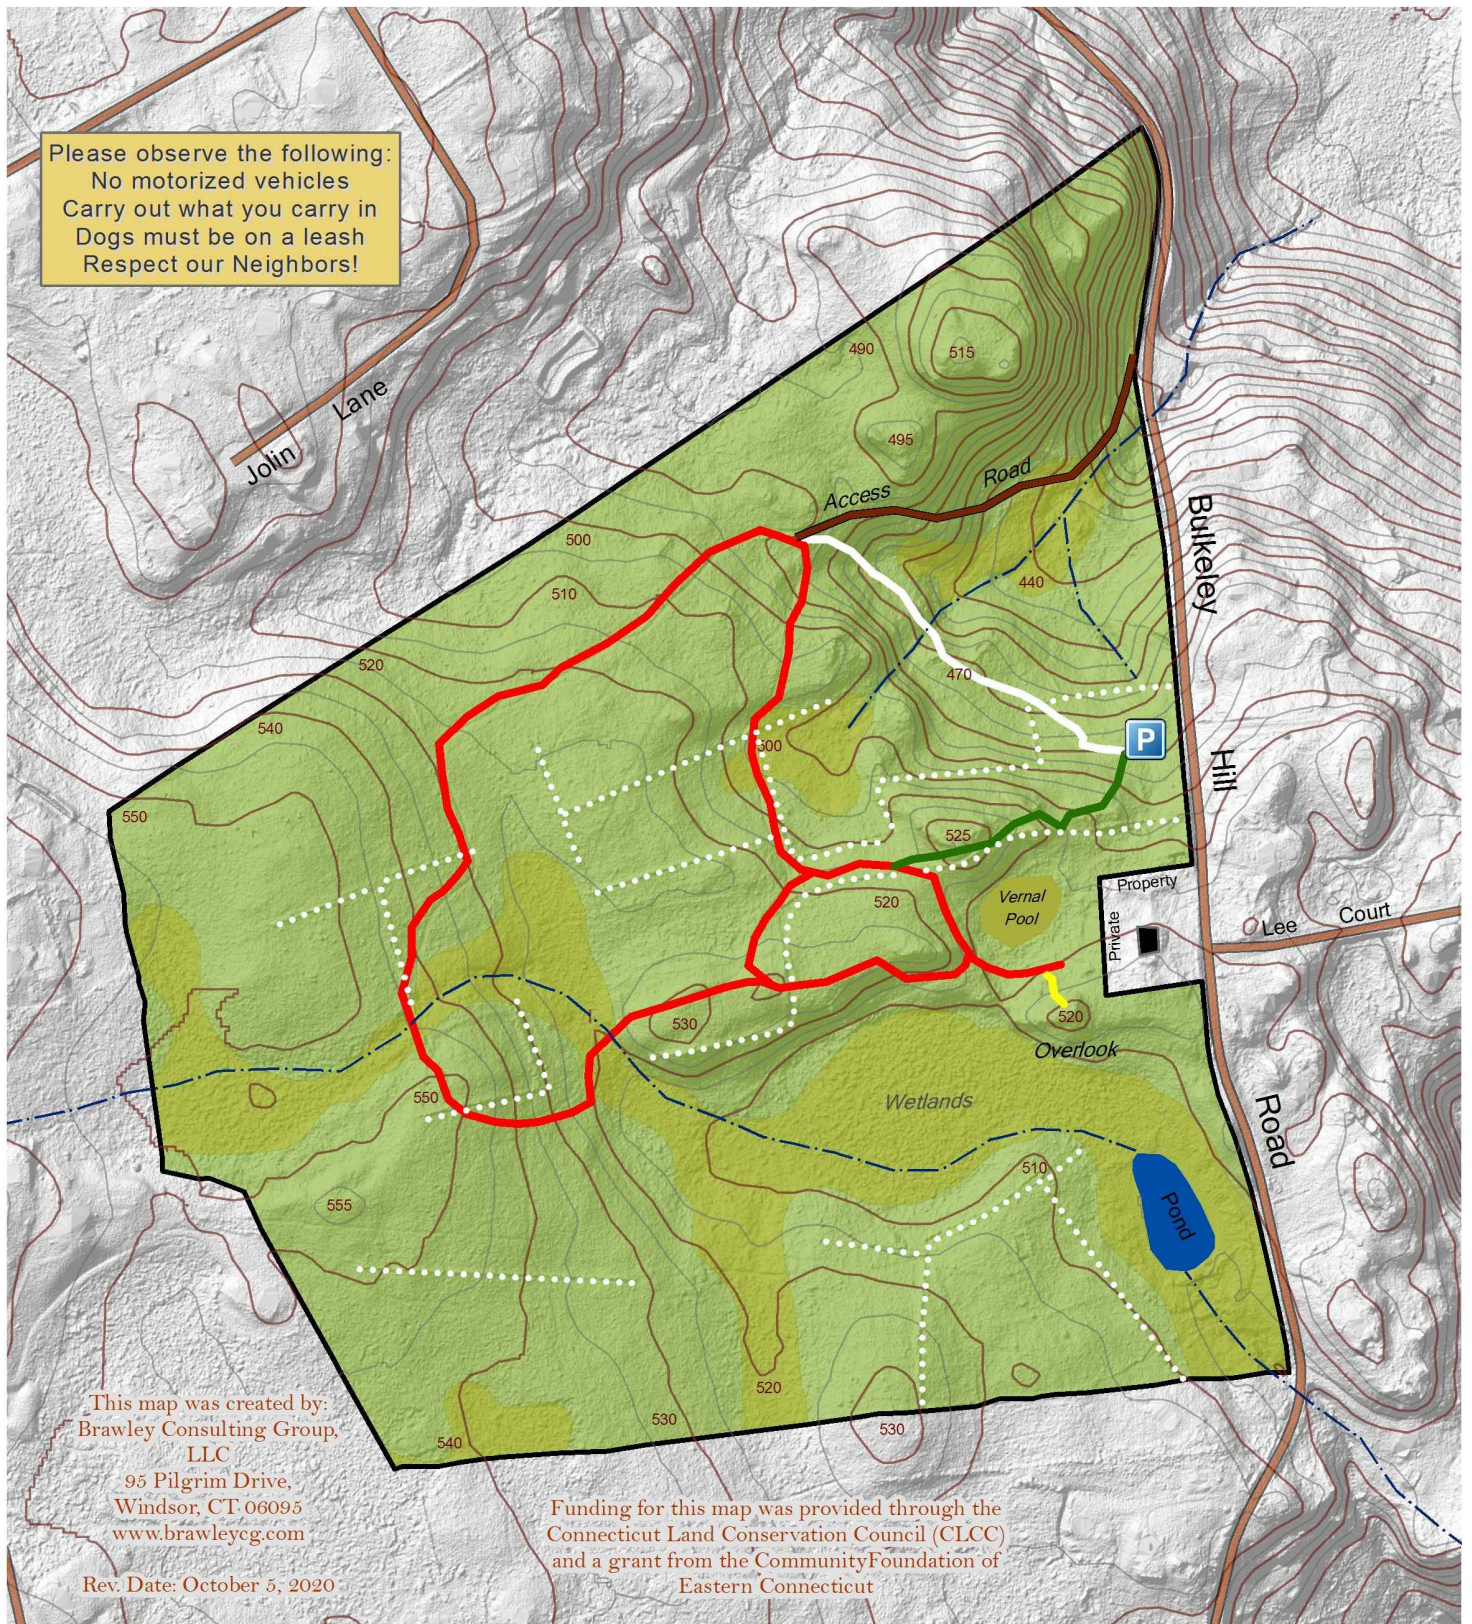

# Bulkeley Hill Preserve

Please observe the following:  
No motorized vehicles  
Carry out what you carry in  
Dogs must be on a leash  
Respect our Neighbors!

This map was created by:  
Brawley Consulting Group,  
LLC  
95 Pilgrim Drive,  
Windsor, CT 06095  
www.brawleycg.com

Rev. Date: October 5, 2020

Funding for this map was provided through the  
Connecticut Land Conservation Council (CLCC)  
and a grant from the Community Foundation of  
Eastern Connecticut

- Yellow Trail
- Green Trail
- Red Trail
- White Trail